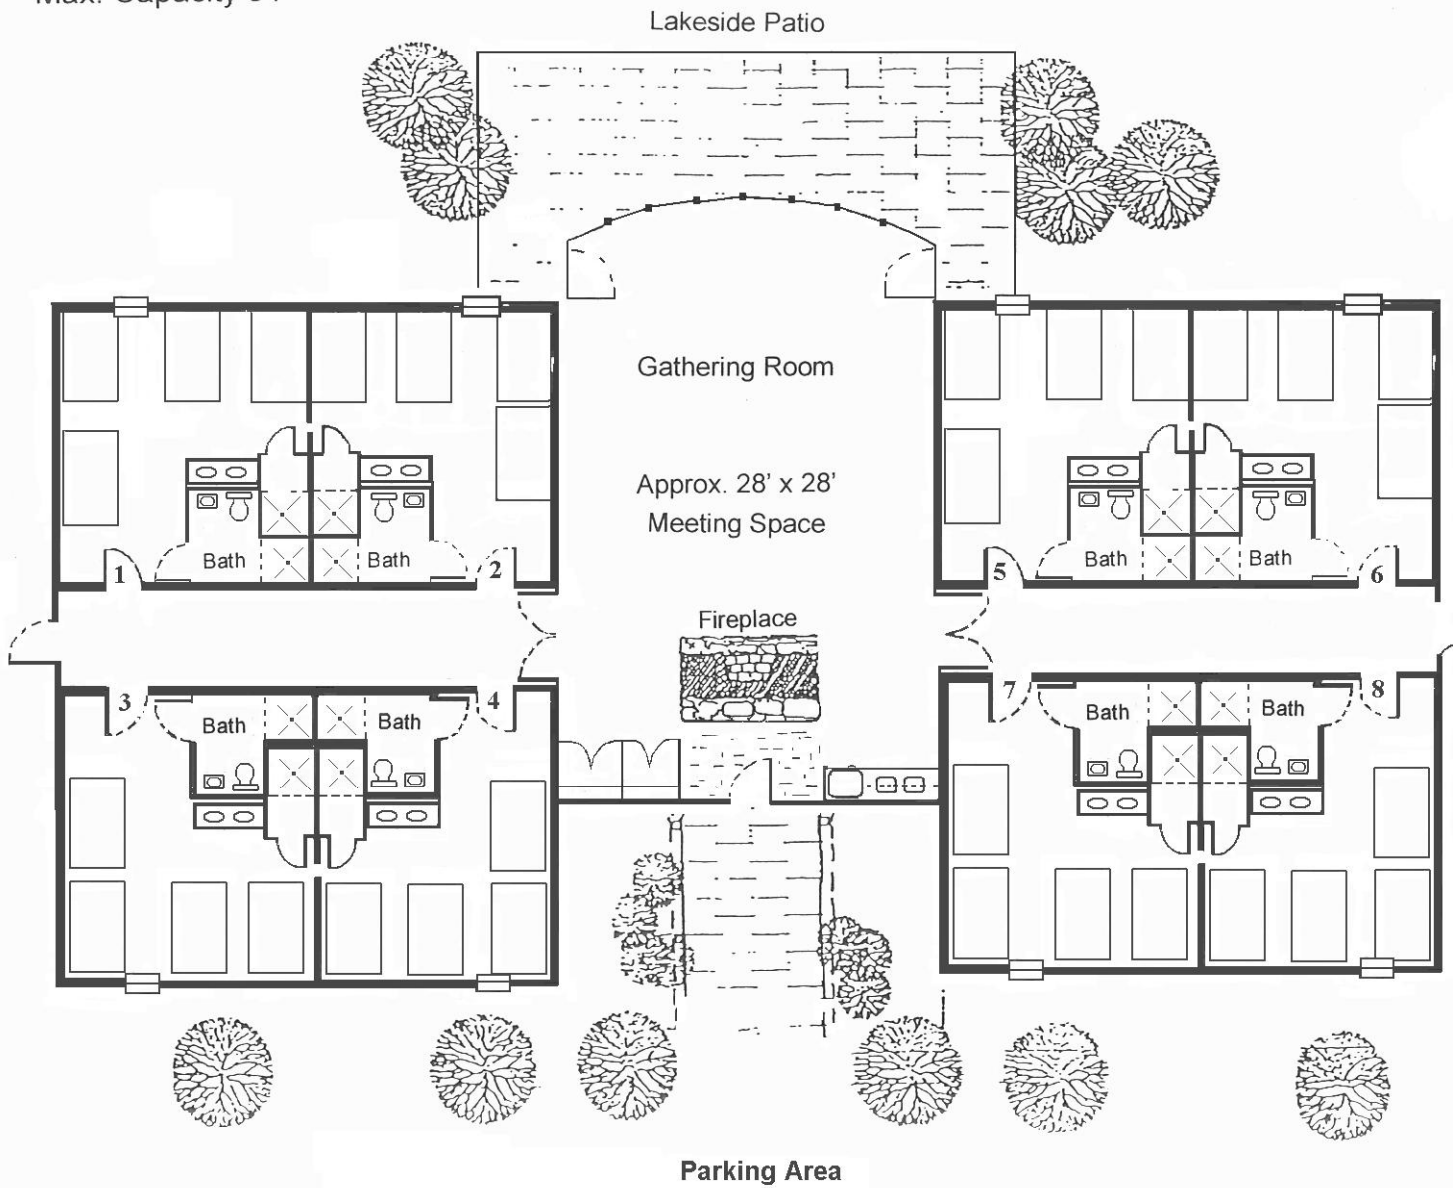

MINI LODGE SOUTH

Max. Capacity 64

The mini lodge has 8 sleeping rooms, each containing 4 bunk bed sets.

Each sleeping room has 3 sinks, 2 showers and one toilet stool.